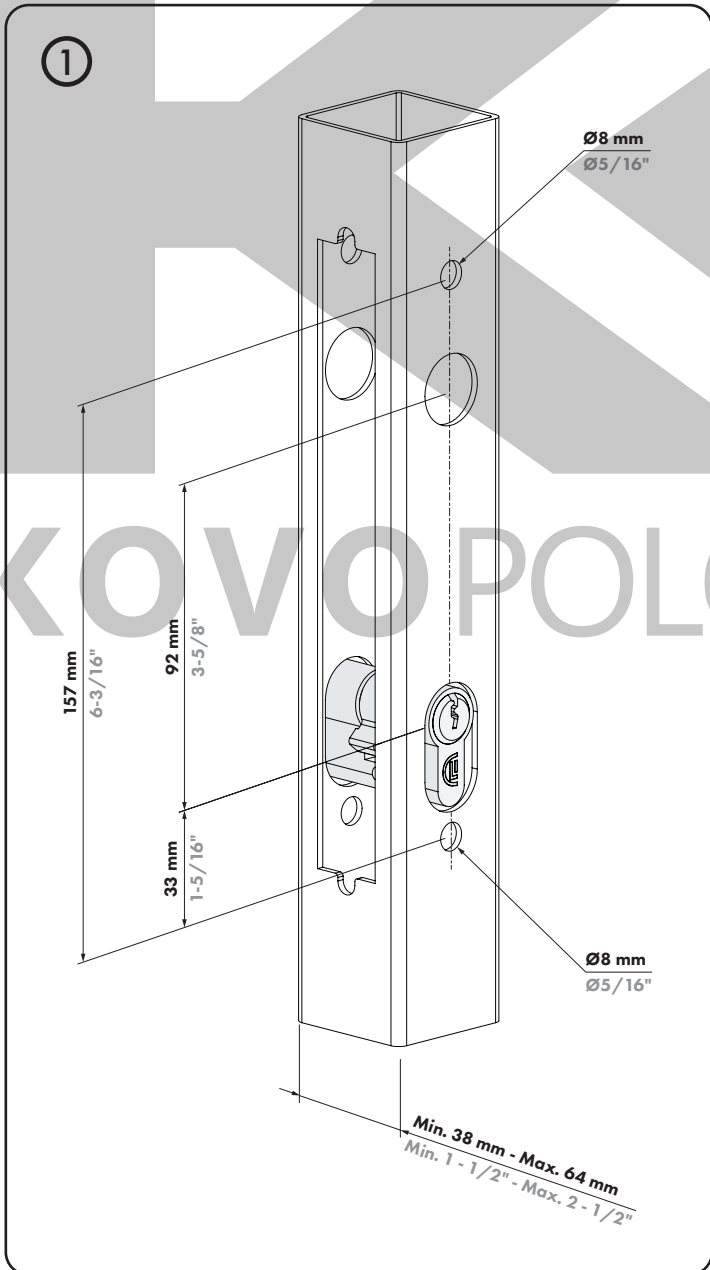

3006FIX	3006PAD	3006HOLD	1	3	5	6	7	8
			2	4	2x	2x	4x	2x (M4 x 48)
								2x (M4 x 65)
								2x (M4 x 55)
								2x (M4 x 71)
								2x (M4 x 60)

pictures@locinox.com

SUCCESSFUL INSTALLATION?

Please send us your pictures & videos