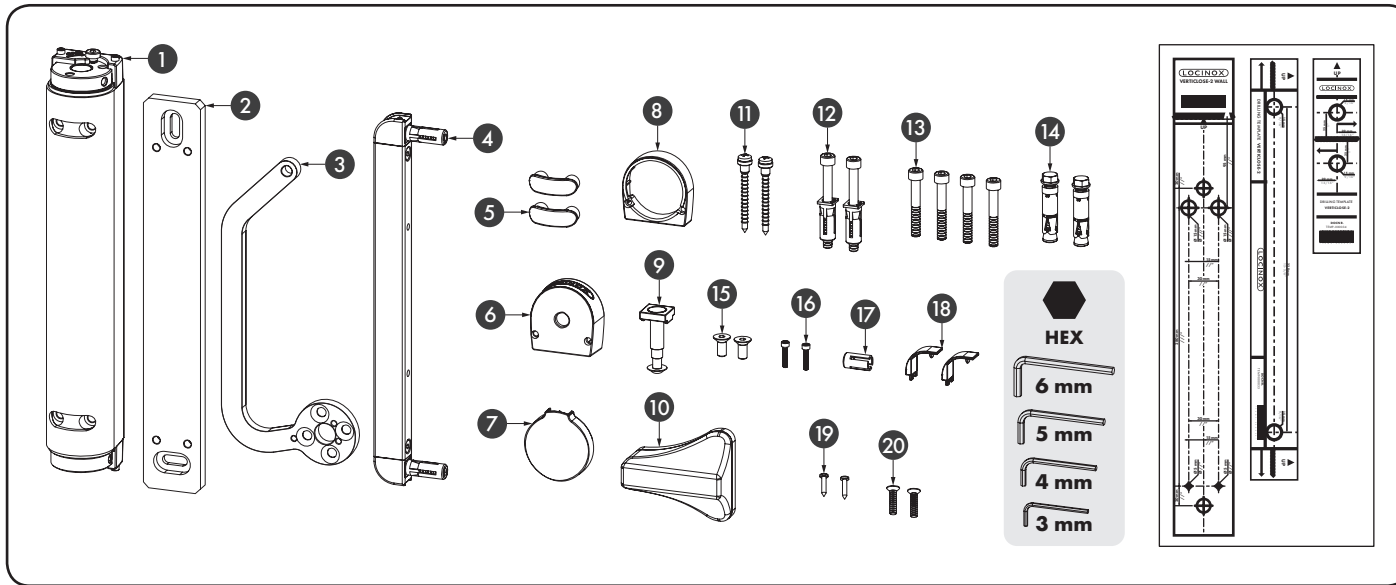

VERTICLOSE-2 WALL

LOCINOX

Let's make it better together

LOCINOX HQ	LOCINOX USA
LIVE CHAT	LIVE CHAT
www.locinox.com	www.locinoxusa.com
+32 56 77 27 66	877- LOCINOX
help@locinox.com	help@locinoxusa.com
www.locinox.com/vtc2wall	www.locinoxusa.com/vtc2wall